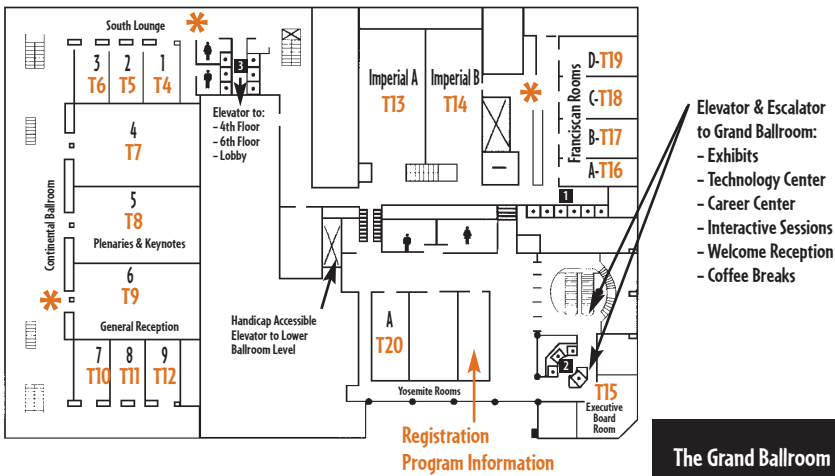

# HILTON SAN FRANCISCO UNION SQUARE

✱ Session Monitor

## BALLROOM LEVEL – TRACKS 4-20

The Grand Ballroom Level is located above the Ballroom Level and below the Fourth Floor."

## FOURTH FLOOR – TRACKS 21-45

## SIXTH FLOOR – TRACKS 46-55

**TRACK 56 (Green Room)** is located on the Grand Ballroom Level, between the Ballroom & 4th Floor

**Bldg. 3 Elevators**  
Best access to meeting rooms on Lobby Level, Ballroom Level, 4th Floor, 6th Floor.