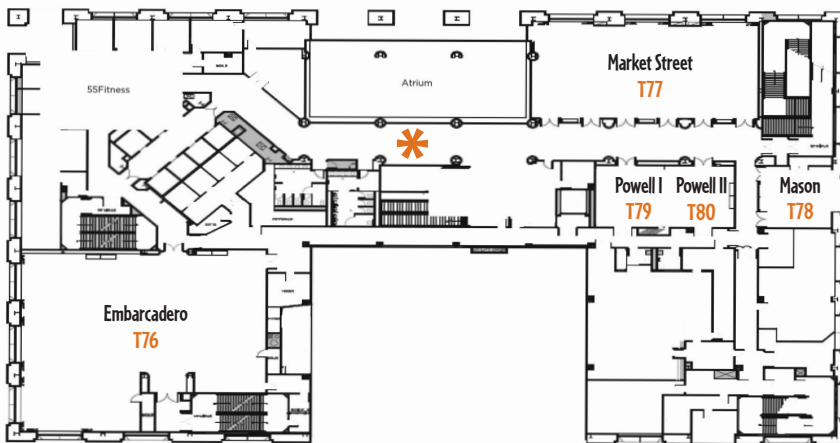

LEVEL 3 - TRACKS 76-80