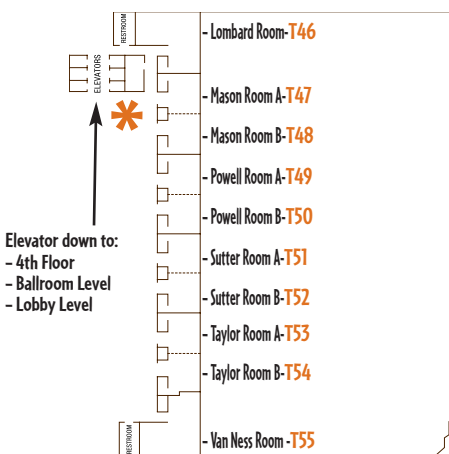

## BALLROOM LEVEL – TRACKS 4-20

The Grand Ballroom Level is located above the Ballroom Level and below the Fourth Floor."

## FOURTH FLOOR – TRACKS 21-45

## SIXTH FLOOR – TRACKS 46-55

**TRACK 56 (Green Room)** is located on the Grand Ballroom Level, between the Ballroom & 4th Floor

**Bldg. 3 Elevators**  
Best access to meeting rooms on Lobby Level, Ballroom Level, 4th Floor, 6th Floor.