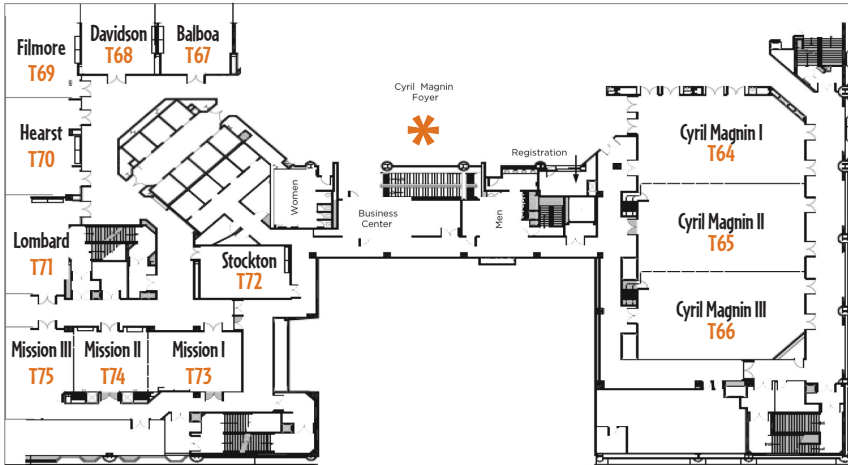

PARC 55 WYNDHAM

✱ Session Monitor

LEVEL 4 - TRACKS 64-75