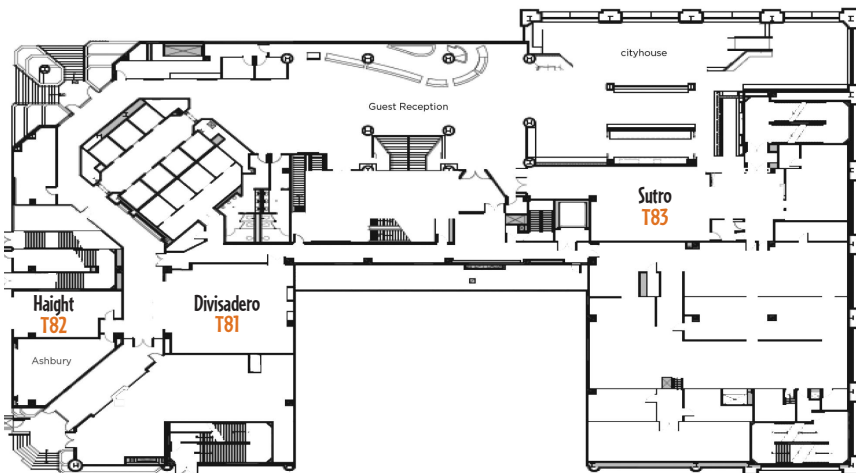

LEVEL 2 - TRACKS 81-83