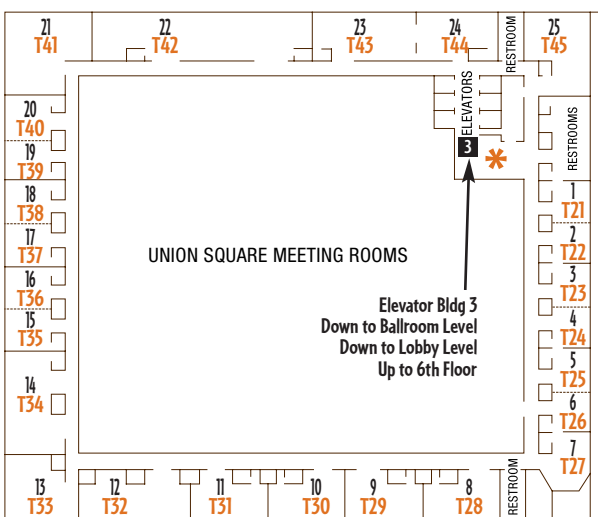

## LOBBY LEVEL – TRACKS 1-3, 57-63

## BALLROOM LEVEL – TRACKS 4-20

The Grand Ballroom Level is located above the Ballroom Level and below the Fourth Floor."

## FOURTH FLOOR – TRACKS 21-45

## SIXTH FLOOR – TRACKS 46-55

**TRACK 56 (Green Room)** is located on the Grand Ballroom Level, between the Ballroom & 4th Floor

**Bldg. 3 Elevators**  
Best access to meeting rooms on Lobby Level, Ballroom Level, 4th Floor, 6th Floor.