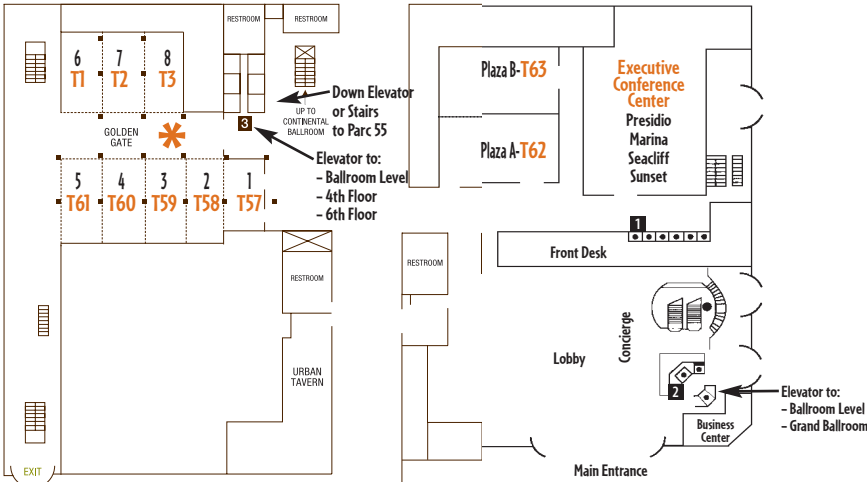

# HILTON SAN FRANCISCO UNION SQUARE

✱ Session Monitor

## BALLROOM LEVEL – TRACKS 4-20

The Grand Ballroom Level is located above the Ballroom Level and below the Fourth Floor."

## FOURTH FLOOR – TRACKS 21-45

## SIXTH FLOOR – TRACKS 46-55

**TRACK 56 (Green Room)** is located on the Grand Ballroom Level, between the Ballroom & 4th Floor

**Bldg. 3 Elevators**  
Best access to meeting rooms on Lobby Level, Ballroom Level, 4th Floor, 6th Floor.